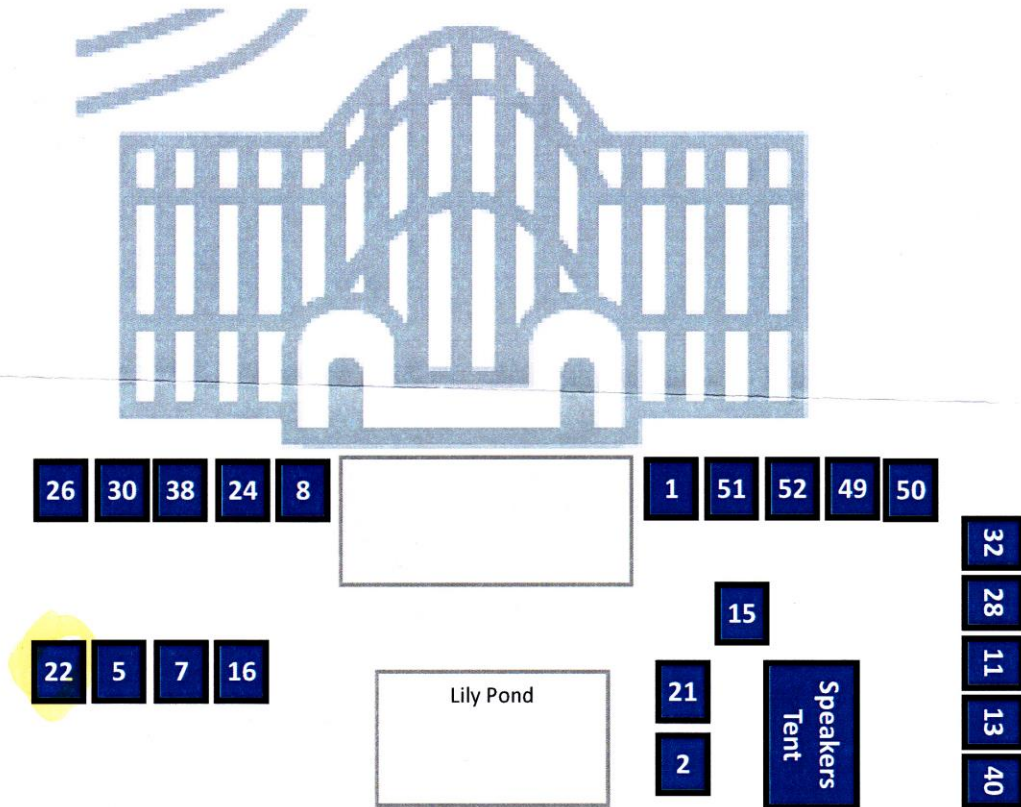

Botanical Building Booths

Organization Name	
Art Club	7
California Rare Fruit Growers — SD Chapter	26
City of SD Environmental Services Dept	50
City of SD Public Utilities Dept.	51
City of SD—Think Blue	52
City of SD Water Conservation	49
Friends of Taka Sumi-e	16
Ikabana Int'l Society	13
Ohara Ikebana Society of SD	11
San Diego Bonsai Club	38
SD Epiphyllum Society	1

Organization Name (cont.)	
San Diego County Dahlia Society	15
SD County Fair	32
San Diego County Orchid Society	2
San Diego Geranium Society	8
San Diego Herb Guild Club & Trees for Health	30
San Diego Horticultural Society	22
San Diego Iris Society	24
SD Mycological Society	28
So. CA Plumeria Society	40
UCCE Master Gardeners	21
Washu-Kai	5